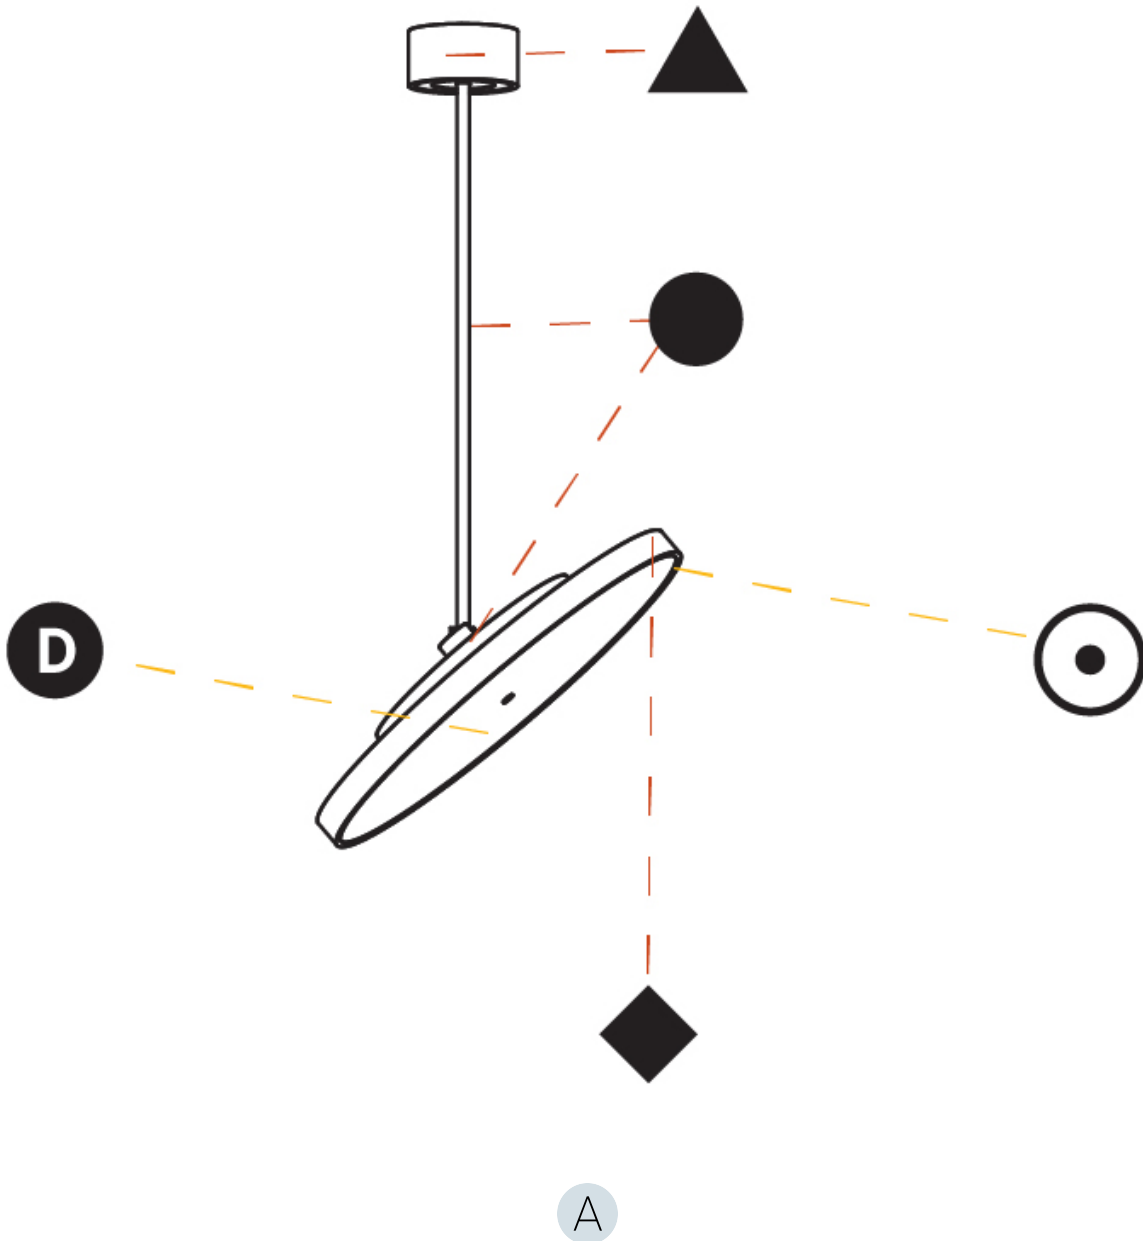

SIGN DIVA FLEX SUSPENSION

A30855-

PROJECT	_____
TYPE	_____
SPECIFIER	_____
QUANTITY	_____
DATE	_____